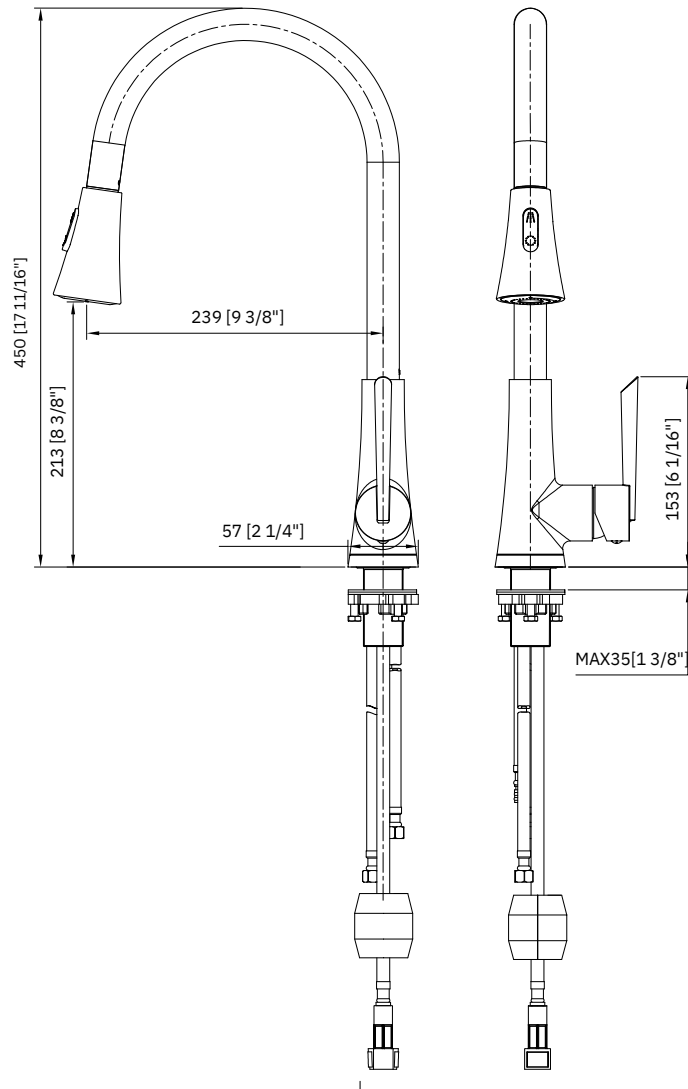

PL-8218

Fountain Series
Kitchen Faucet

Features

- Single Lever Handle Allows for Both On/Off Activation
- Ceramic Disc Valves Exceed Industry Longevity Standards for a Lifetime of Durable Performance
- 1.8 gal/min (6.84 l/min) Maximum Flow Rate [Max at 60 psi (4.1 bar)]
- Hot/Cold Indexing on Handle
- Flexible Supplies for Simplified Installation
- Backflow Protection
- Pull Out Sprayer

Fountain Series
Kitchen Faucet

Technical Information

All product dimensions are nominal

Spout Length: 9 3/8"

Spout Height: 8 3/8"

Overall Height: 17 11/16"

Flow Rate: 1.8 gal/min (6.84 l/min)

Pressure: 60 psi (4.1 bar)